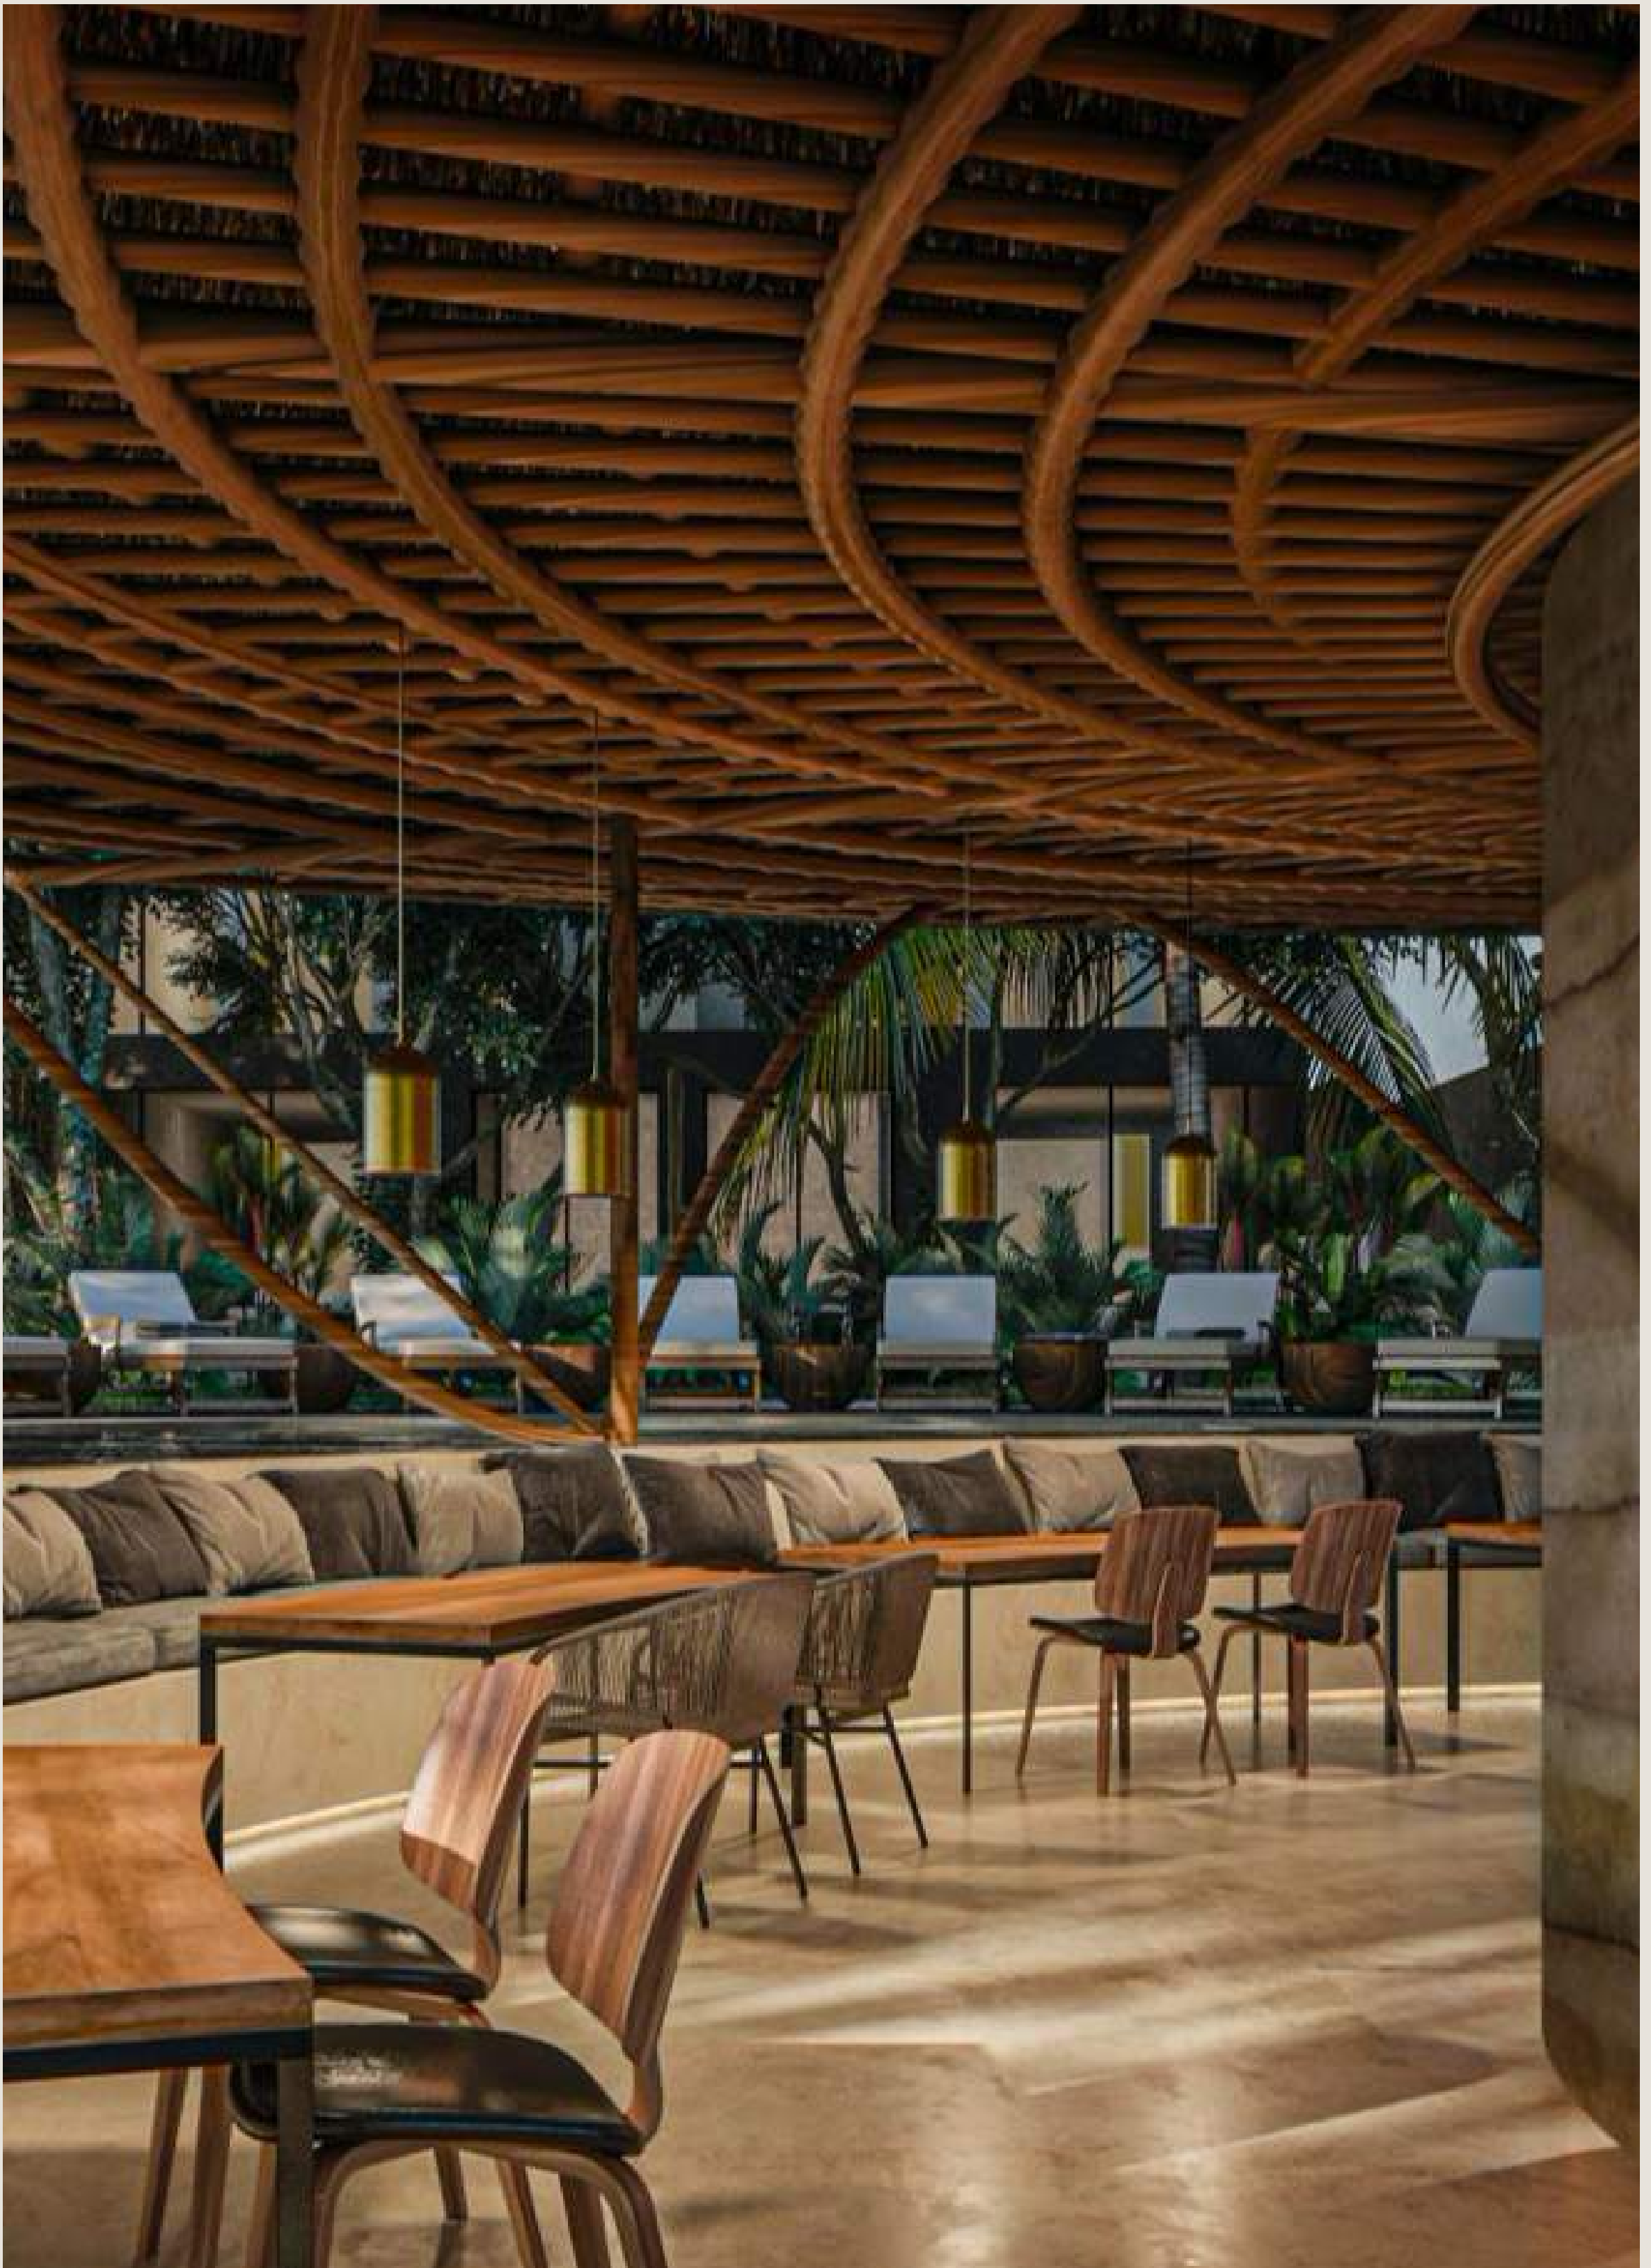

NATAL

CONDOS DESIGNED TO LIVE IN TULUM

Located in
the promising
neighborhood of
La Veleta, Natal is
an easy access to two
amazing turquoise
lakes in the heart of
Tulum's Jungle:
*cenote cristal & cenote
escondido.*

3 MINUTES TO THE BEACH

Upcomming beach access.

**CONDOS
DESIGNED
TO LIVE
TULUM'S
DREAMED
LIFE**

AMENITIES

LOBBY

GREEN AREAS

BAR

SWIMMING POOL