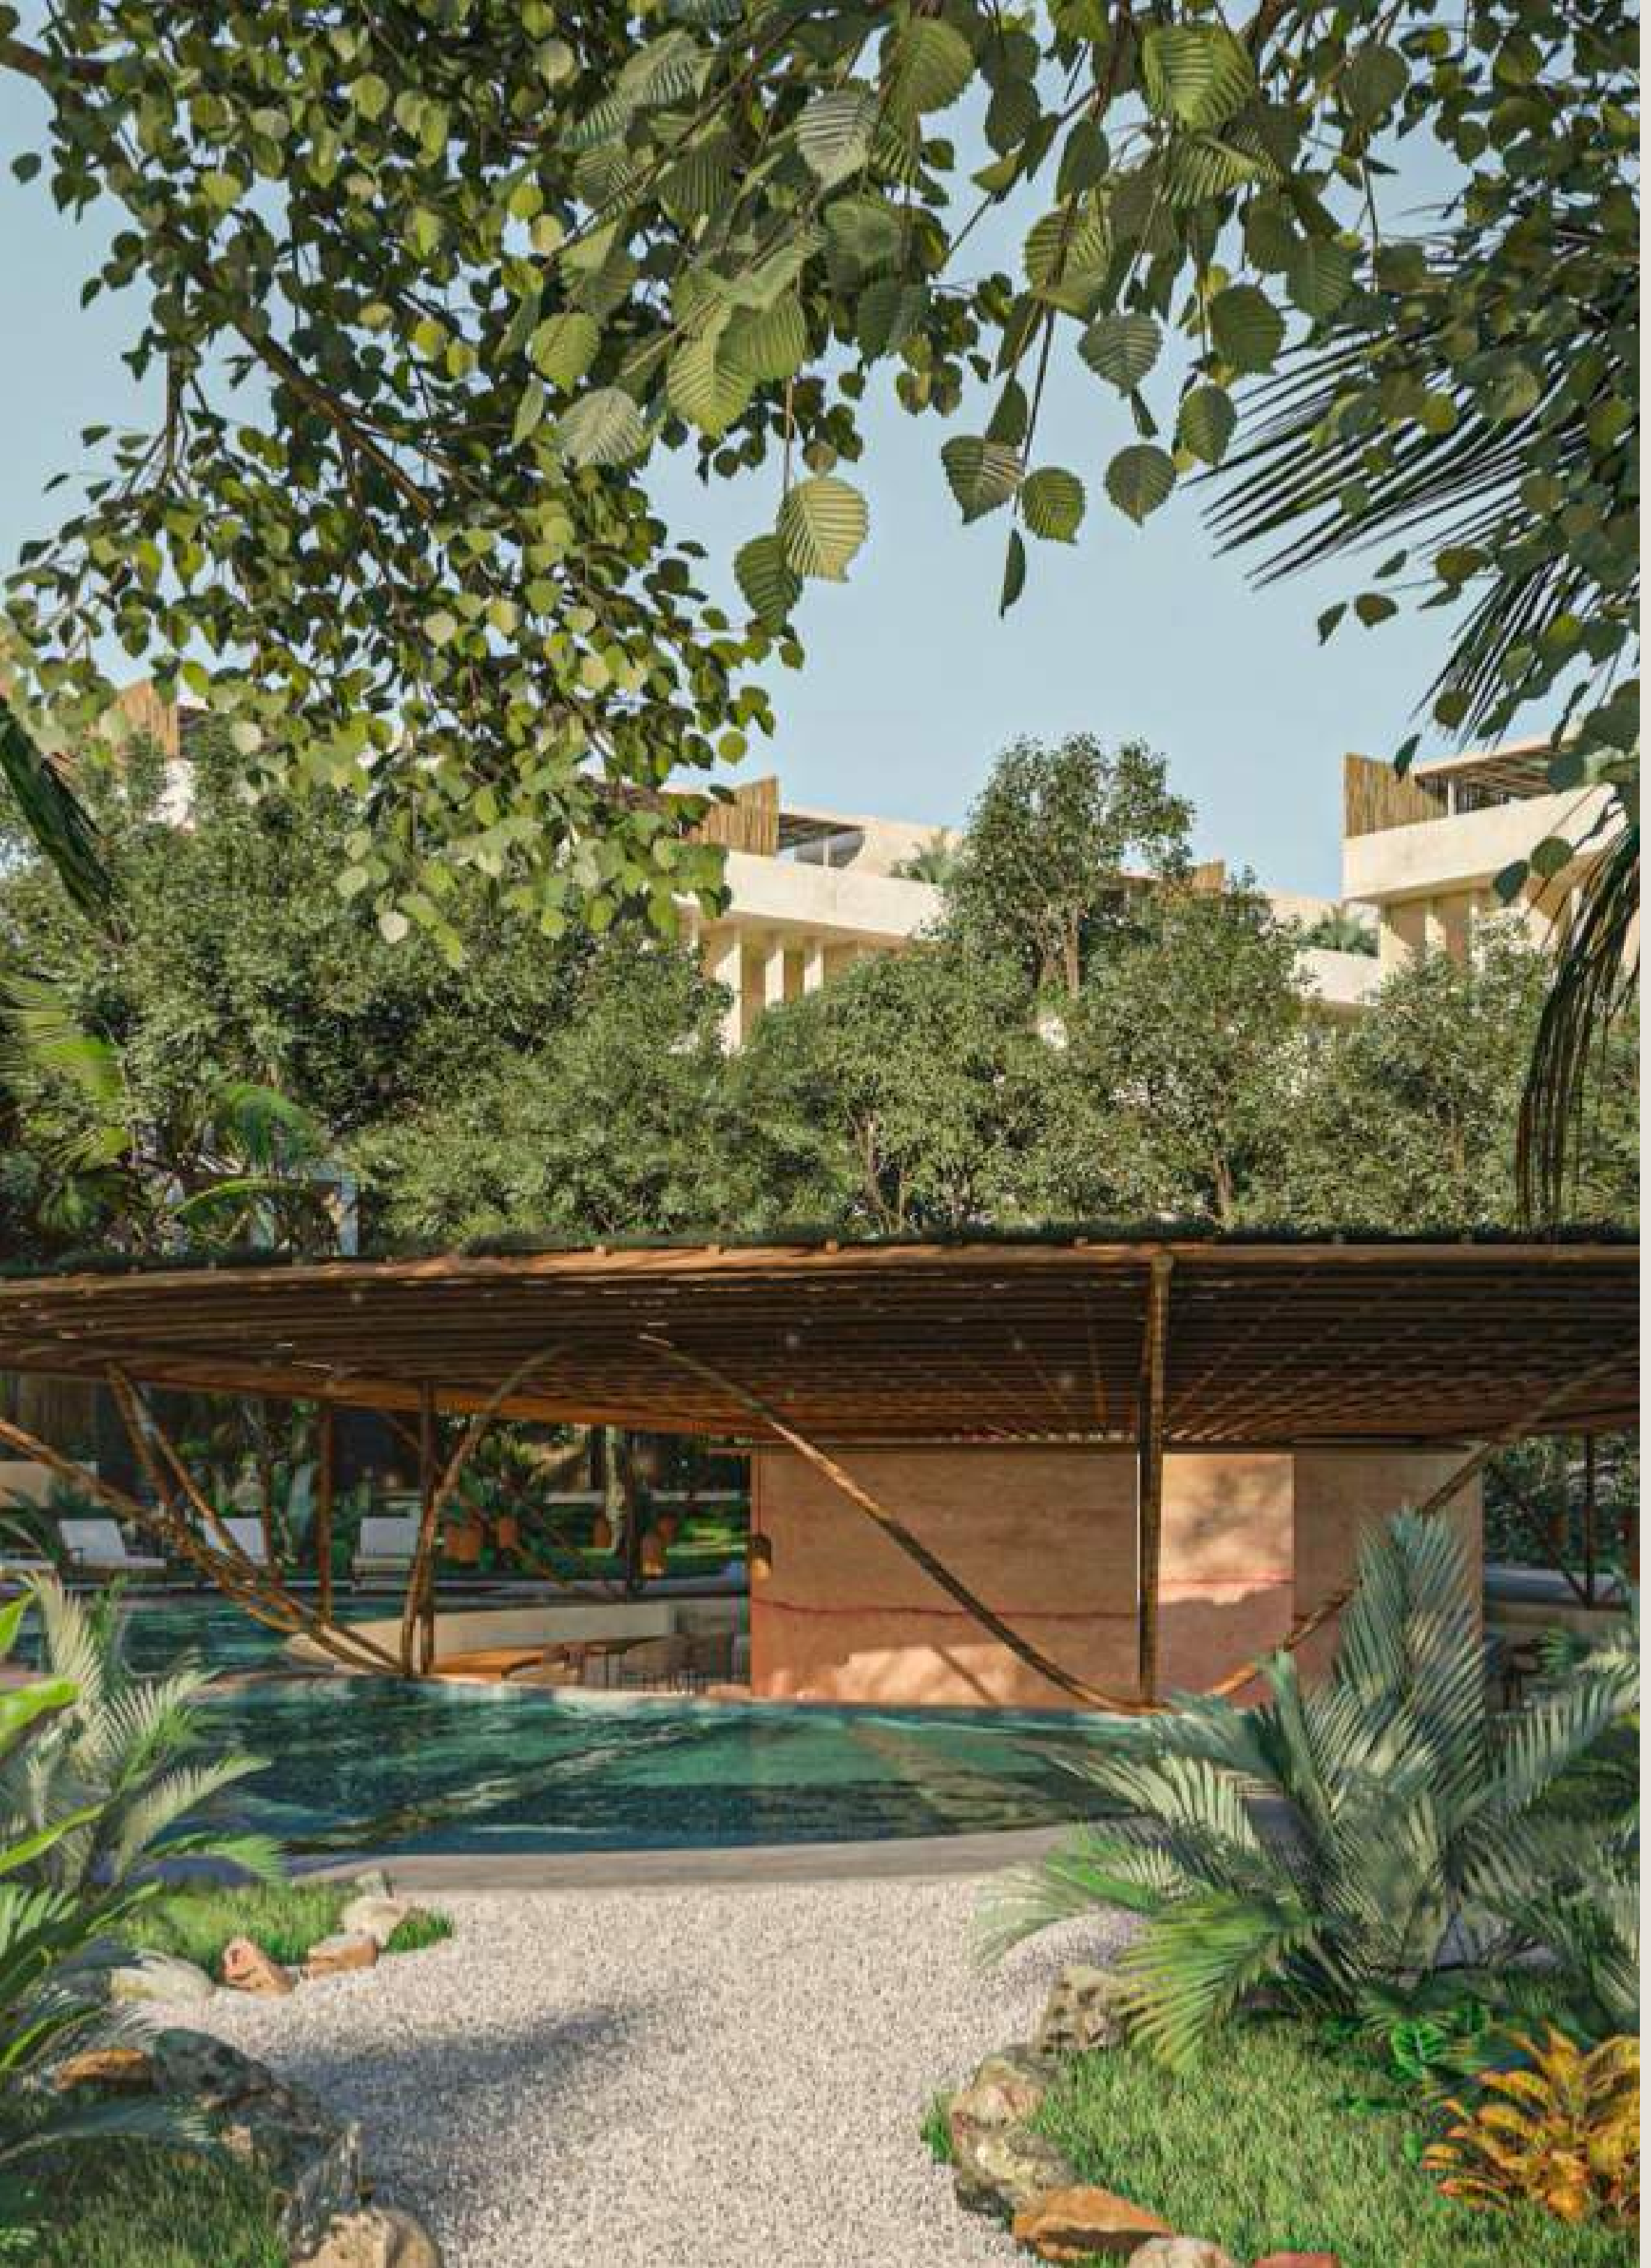

NATAL

CONDOS DESIGNED TO LIVE IN TULUM

Located in
the promising
neighborhood of
La Veleta, Natal is
an easy access to two
amazing turquoise
lakes in the heart of
Tulum's Jungle:
*cenote cristal & cenote
escondido.*

3 MINUTES TO THE BEACH

Upcomming beach access.

**CONDOS
DESIGNED
TO LIVE
TULUM'S
DREAMED
LIFE**

AMENITIES

LOBBY

GREEN AREAS

BAR

SWIMMING POOL